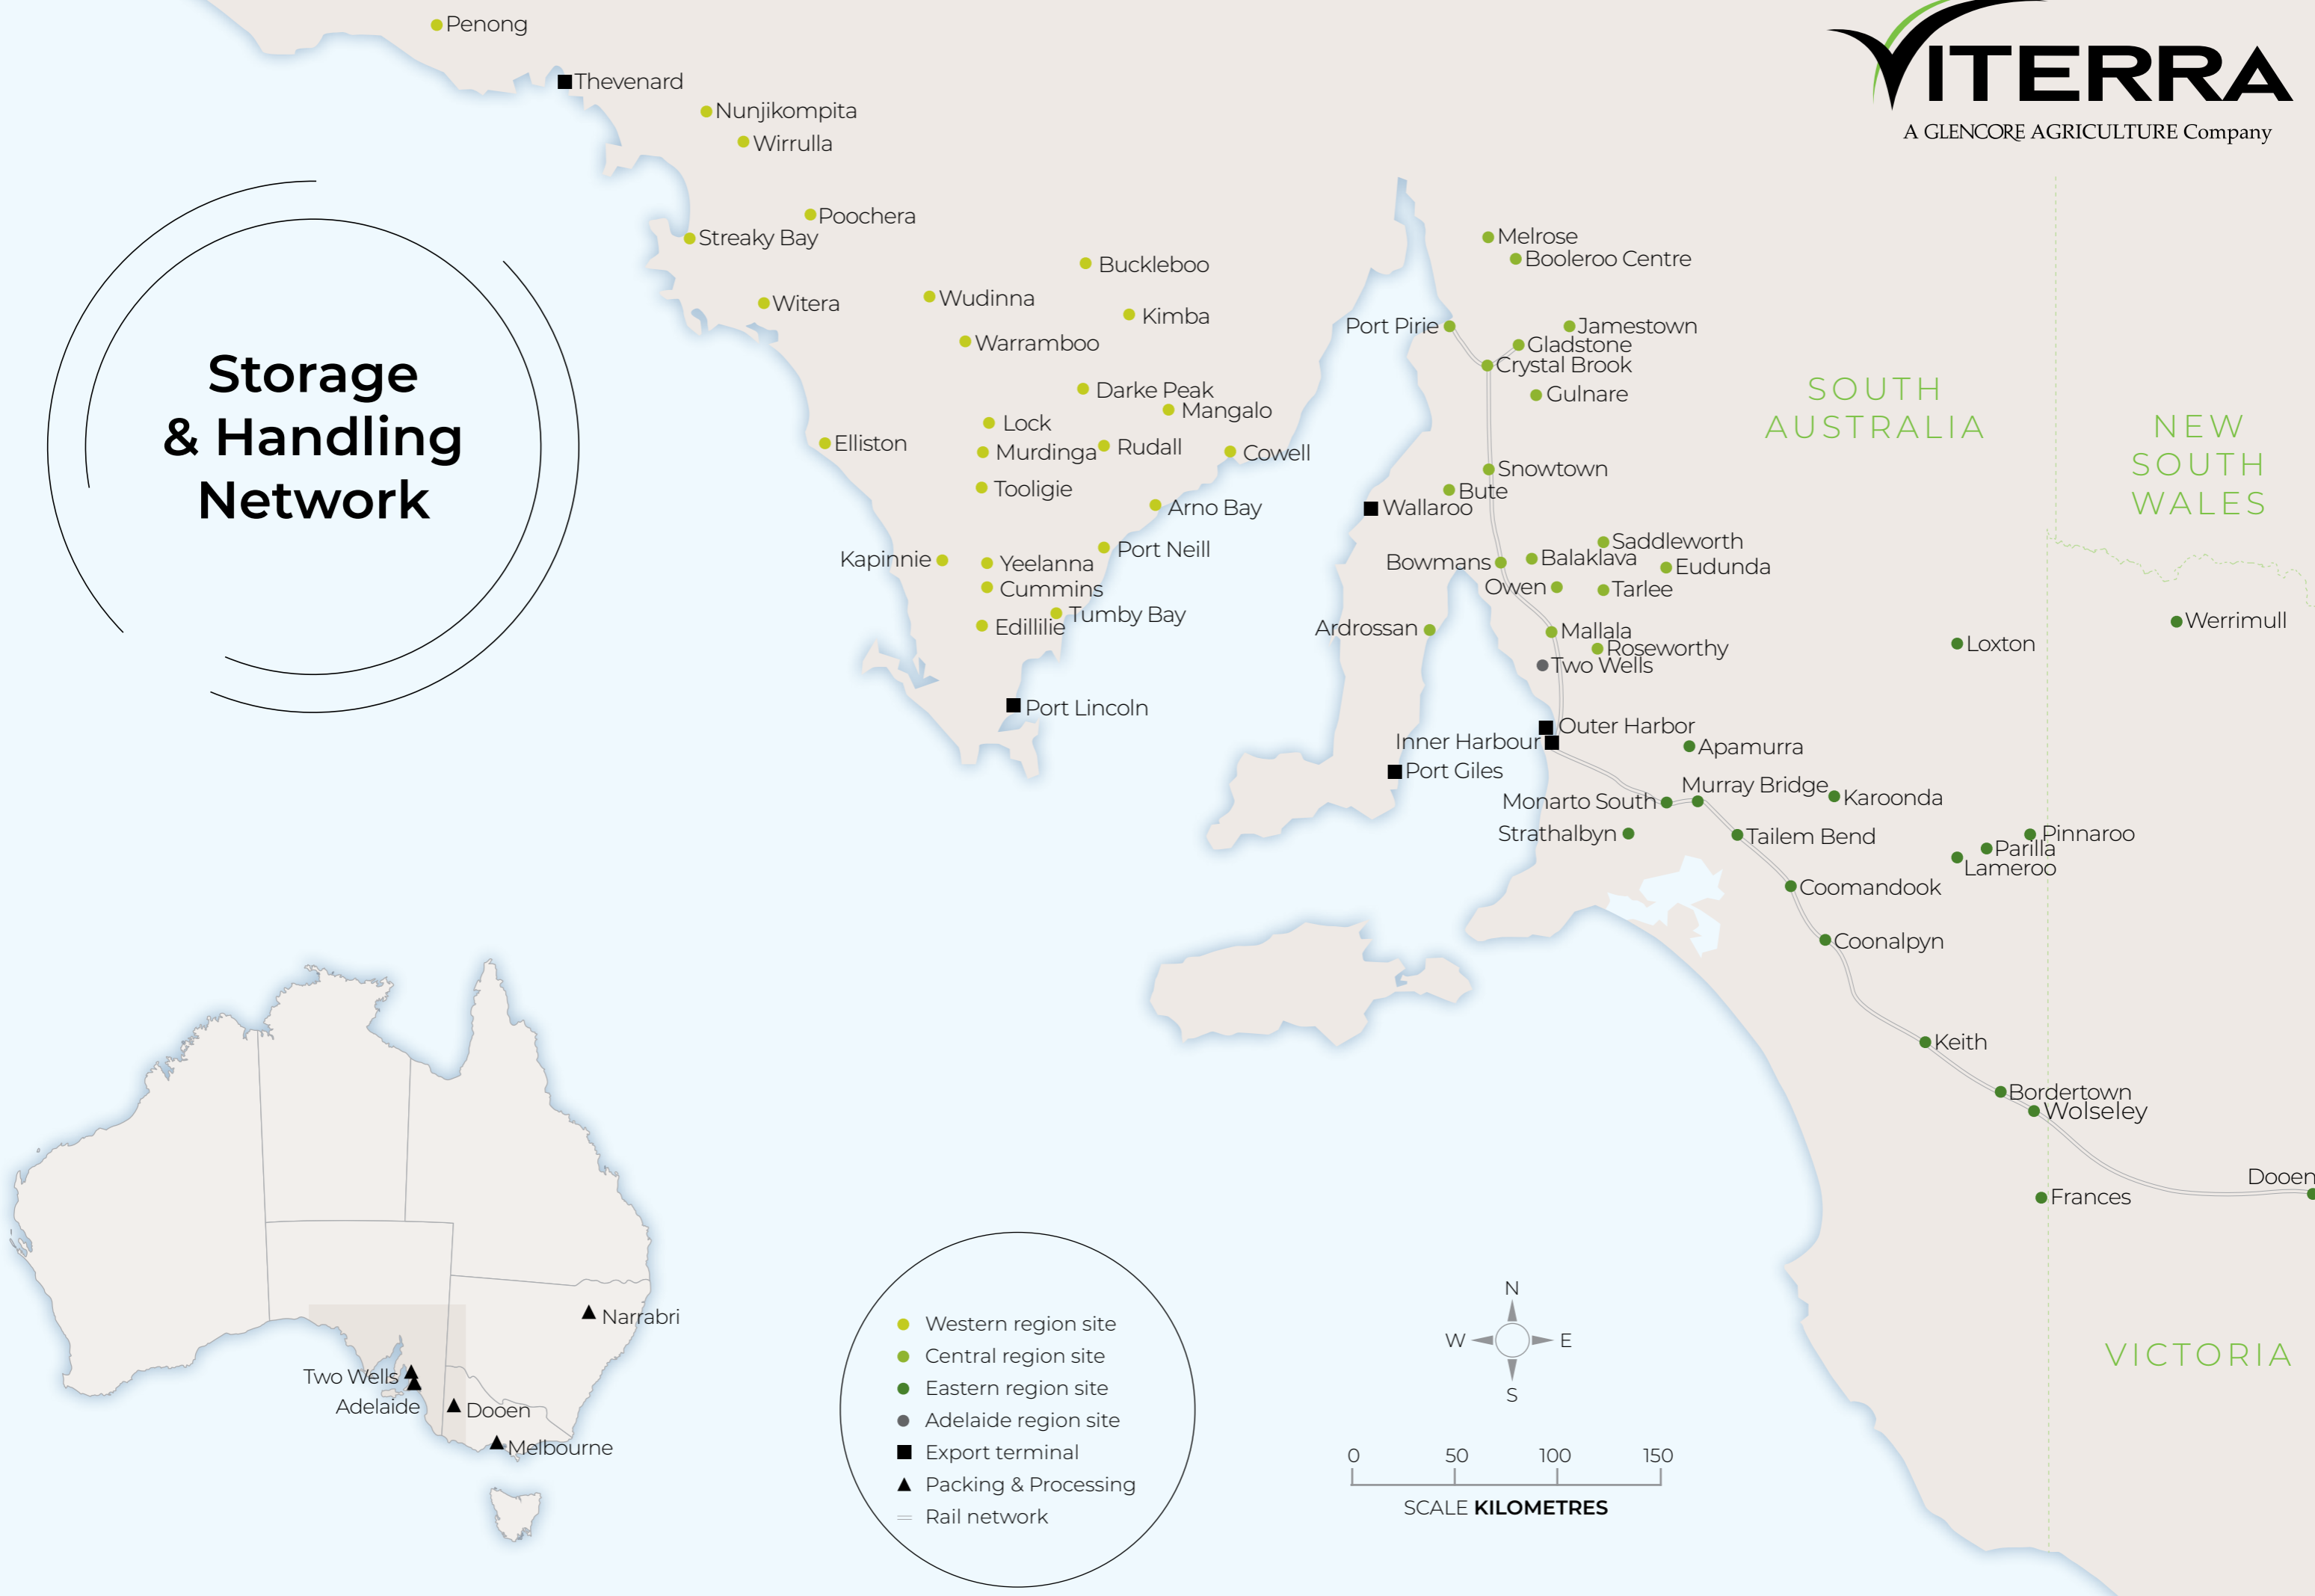

# Storage & Handling Network

- Western region site
- Central region site
- Eastern region site
- Adelaide region site
- Export terminal
- ▲ Packing & Processing
- Rail network

SOUTH AUSTRALIA

NEW SOUTH WALES

VICTORIA